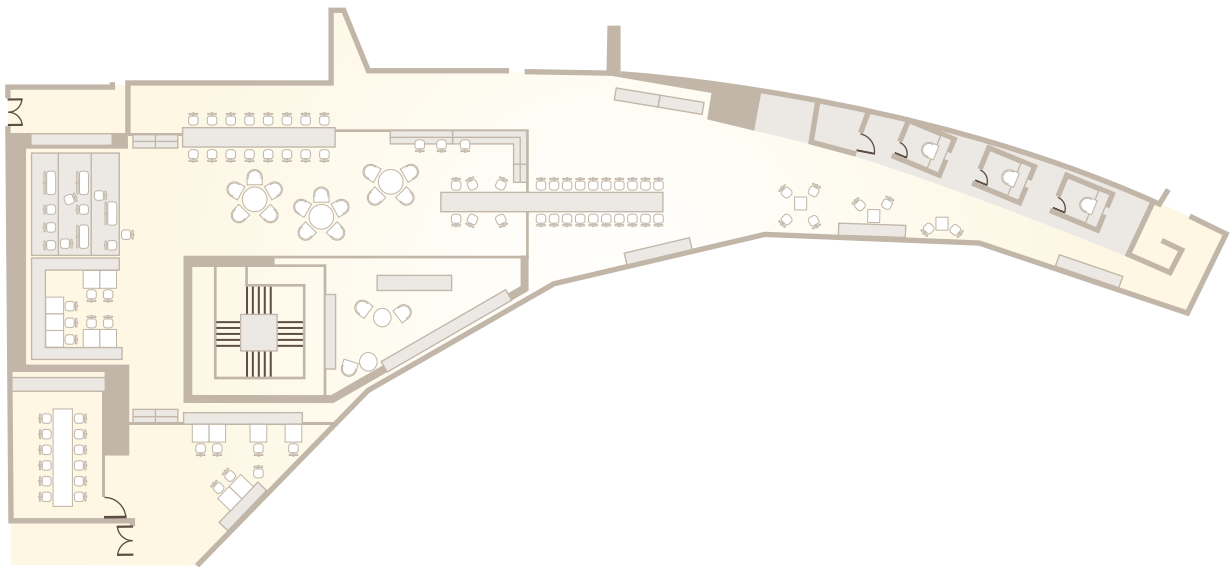

east

东隅 BEIJING

DOMAIN (MEET.WORK.NETWORK)

A relaxing place for a casual bite, Domain is a user-friendly blend of café, business centre and lounge. The space serves all-day Western and Chinese delights ranging from soups, sandwiches, salads, burgers and much more. You will also find that Domain is fully equipped with computers, iPads and workstations, along with a well-equipped boardroom and meeting room, perfect for private and semi-private meals and meetings.